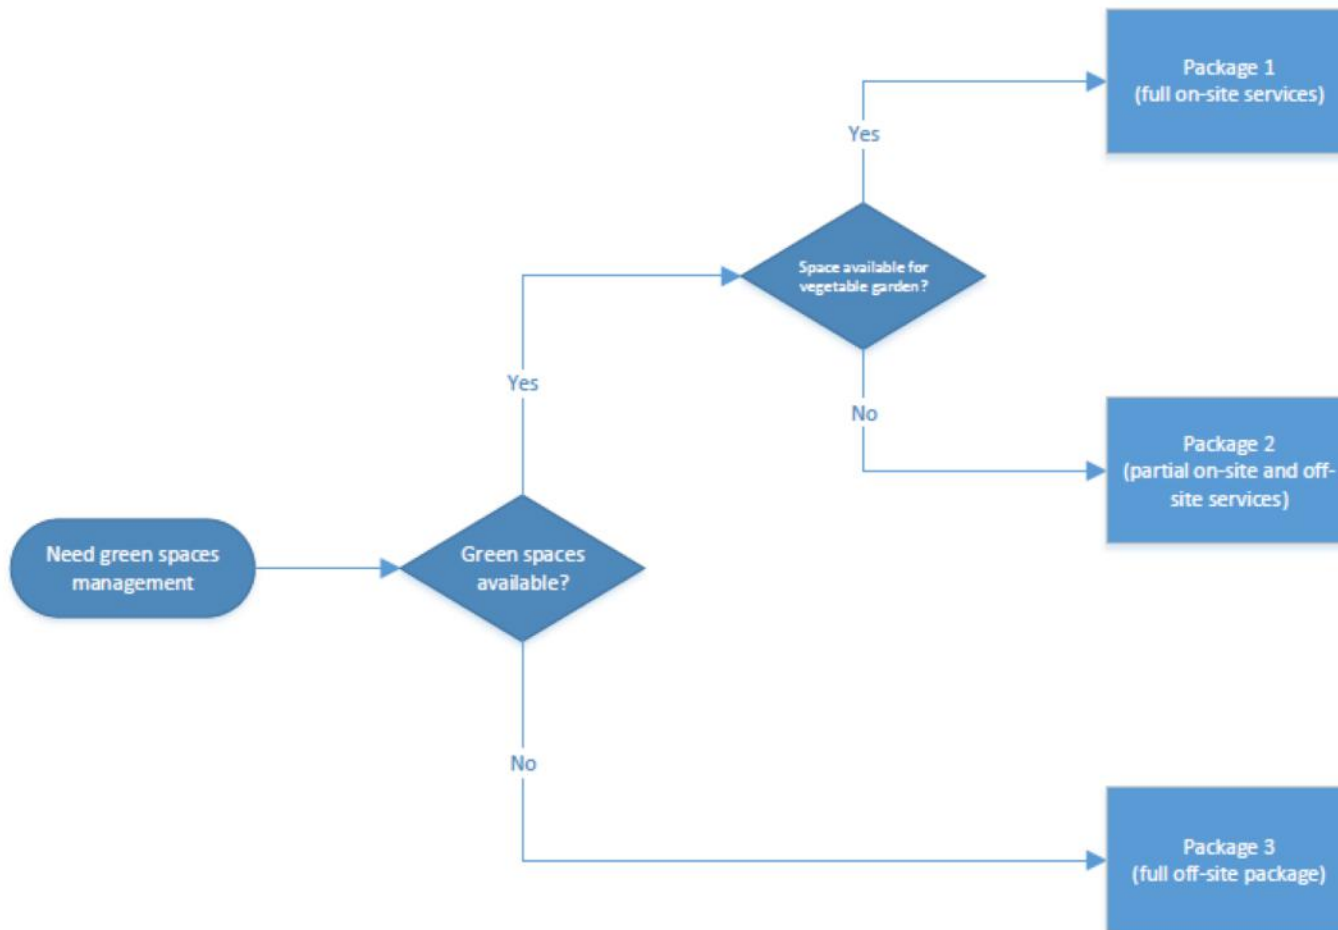

Package 1

(Full on-site services)

- All services on-site
- Green spaces maintenance
- Vegetable garden set-up and maintenance
- Provide homegrown bio products (transformed or not)

Package 2

(Partial on-site/off-site services)

- On-site green spaces maintenance
- Off-site vegetable garden set-up and maintenance
- Provide homegrown bio products (transformed or not)

Package 3

(Full off-site services)

- Off-site vegetable garden set-up and maintenance
- Provide homegrown bio products (transformed or not)